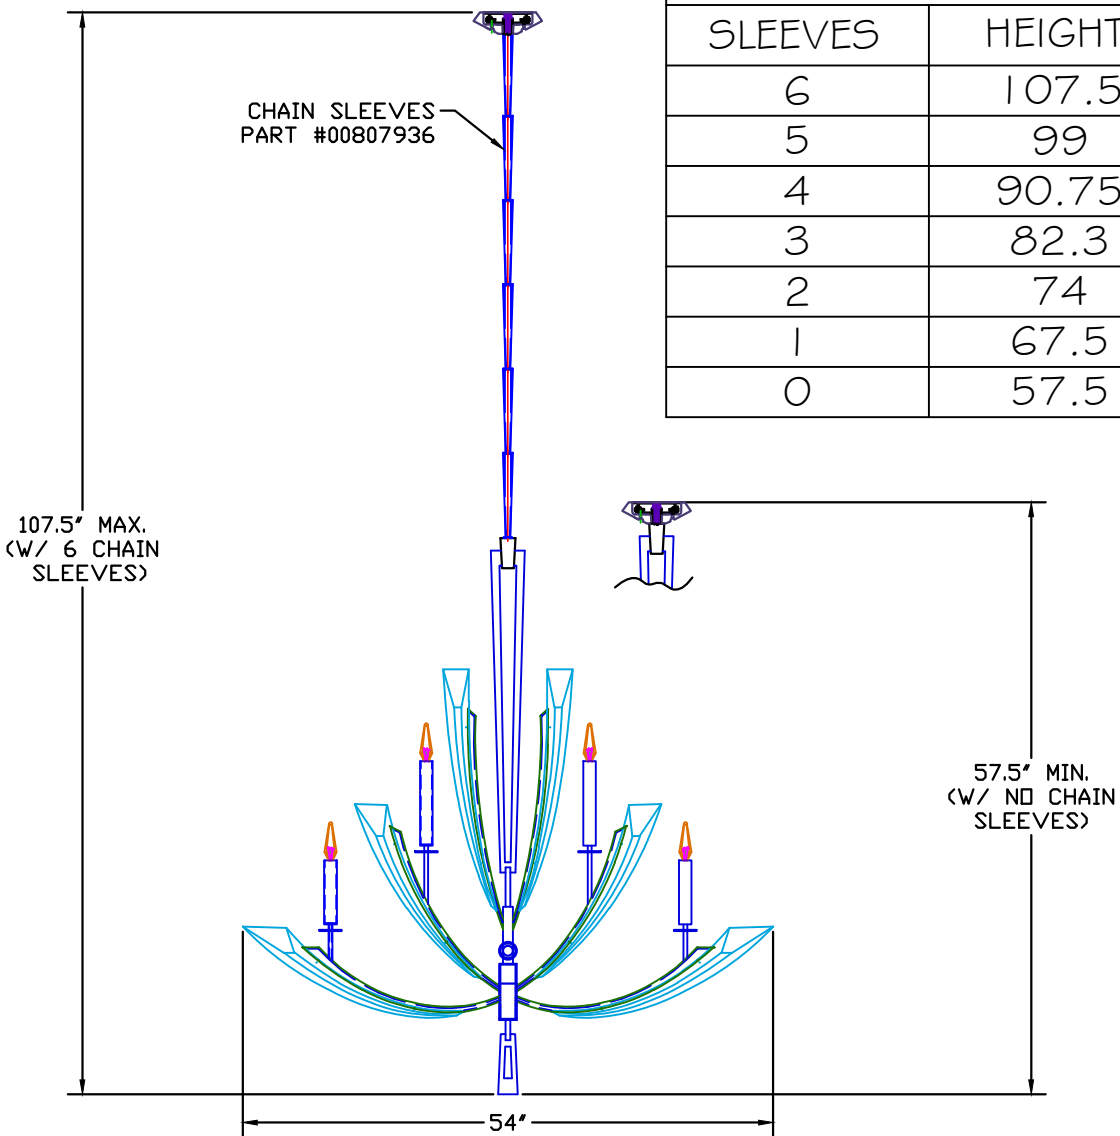

**INSTRUCTION**

**HEIGHT / CHAIN SLEEVES**  
 TAKEN FROM TOP OF CANOPY TO BOTTOM OF FINIAL.

SLEEVES	HEIGHT
6	107.5
5	99
4	90.75
3	82.3
2	74
1	67.5
0	57.5

STYLE(S) #: 789840

This drawing, specifications and the product depicted are the exclusive property of Fine Art Handcrafted Lighting®. In compliance with US copyright and patent requirements, notice is hereby given that this document and the product depicted shall not be copied, altered or used in any manner without the expressed written consent of Fine Art Handcrafted Lighting®.