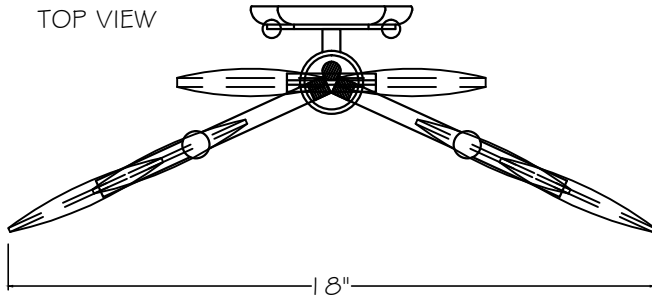

CUSTOMER REFERENCE DRAWING

STYLE CONFIGURATIONS:

-ST SILVER

760750 GOLD

-SF4 SILVER

-SF3 GOLD

This drawing, specifications and the product depicted are the exclusive property of Fine Art Handcrafted Lighting®. In compliance with US copyright and patent requirements, notice is hereby given that this document and the product depicted shall not be copied, altered or used in any manner without the expressed written consent of Fine Art Handcrafted Lighting®.