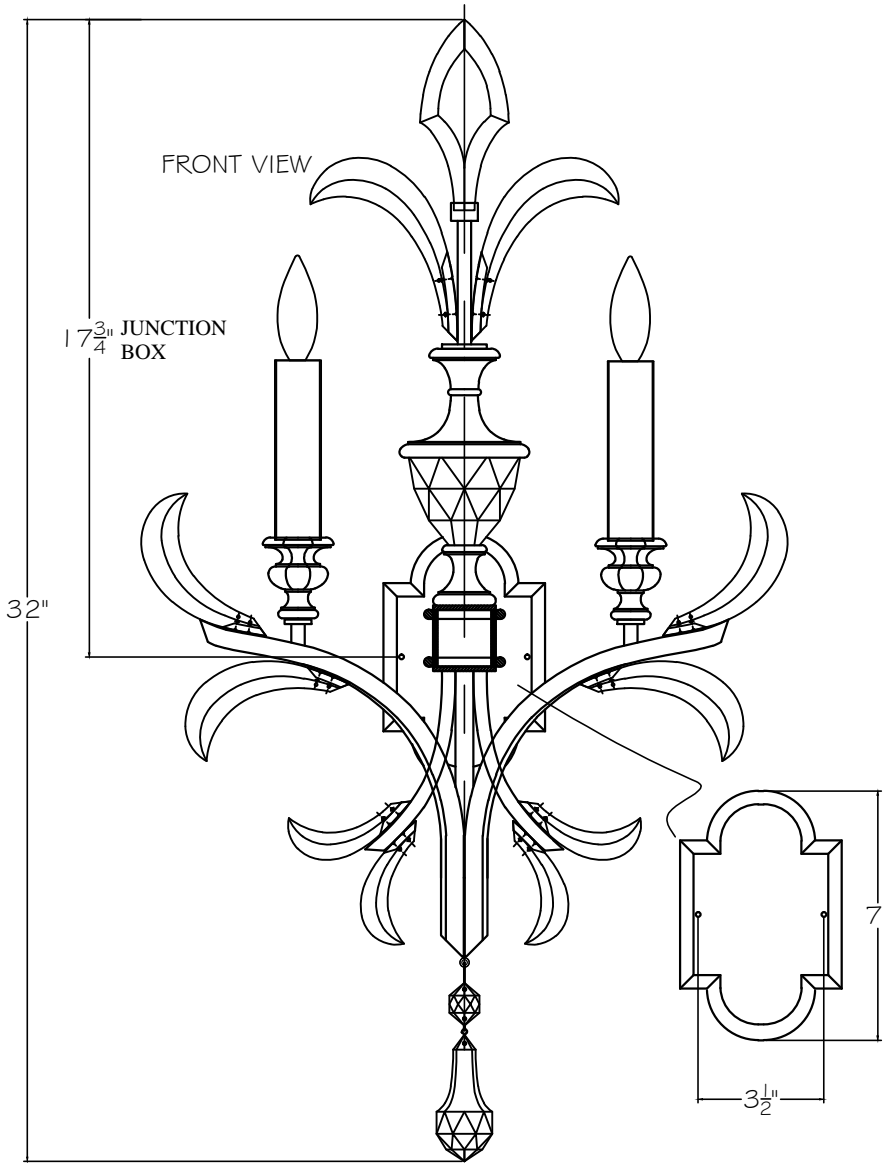

CUSTOMER REFERENCE DRAWING

STYLE CONFIGURATIONS:

-ST SILVER

760750 GOLD

-SF4 SILVER

-SF3 GOLD

This drawing, specifications and the product depicted are the exclusive property of Fine Art Handcrafted Lighting®. In compliance with US copyright and patent requirements, notice is hereby given that this document and the product depicted shall not be copied, altered or used in any manner without the expressed written consent of Fine Art Handcrafted Lighting®.