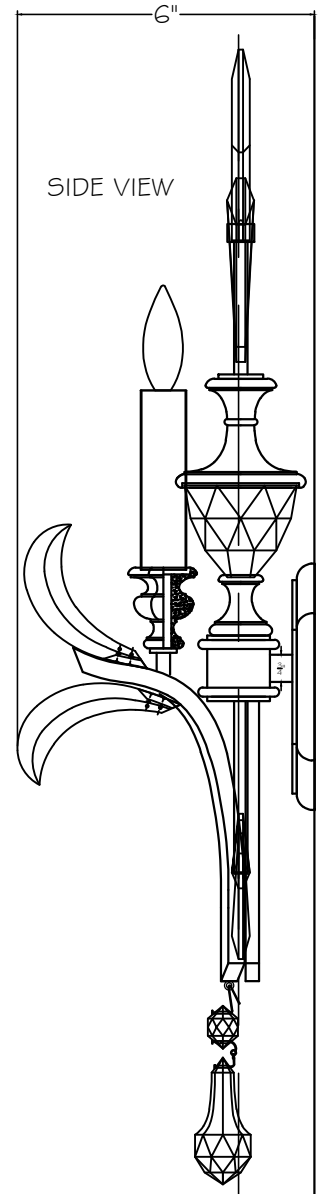

CUSTOMER REFERENCE DRAWING

STYLE CONFIGURATIONS:

-ST SILVER

760750 GOLD

-SF4 SILVER

-SF3 GOLD

This drawing, specifications and the product depicted are the exclusive property of Fine Art Handcrafted Lighting®. In compliance with US copyright and patent requirements, notice is hereby given that this document and the product depicted shall not be copied, altered or used in any manner without the expressed written consent of Fine Art Handcrafted Lighting®.

www.finearthl.com

Tel:(305) 821-3850
FINE ART LAMPS®

Fax:(305) 513-5736

STYLE NUMBER:

704850

DATE:

4/17/2020