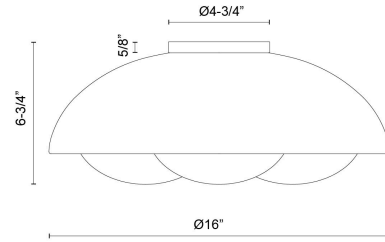

**Robyn 16-in Flush Mount**

Model	Bulbs (not included)	Wattage (or equivalent)
<b>FM495316</b> FM495316AWOP FM495316BGOP FM495316MBOP FM495316PWOP	3 x E26	40W

The Robyn lighting collection is inspired by the delicate beauty of a bird's nest. It features a simple bowl dome shade with three opal glass diffusers, resembling the eggs of light. This design adds a touch of decorative simplicity, bringing warmth and charm to any space.

**SPECIFICATION DETAILS**

Fixture Dimensions	D16" x H6-3/4"
Canopy Dimensions	D4-3/4" x H5/8"
Location	Dry
Glass Details	Opal Glass
Illumination Direction	Down
Light Source/Life	Socket
Material	Steel, Glass
Shade Details	Steel Shade
Compliance	<b>UL Certified:</b> Yes