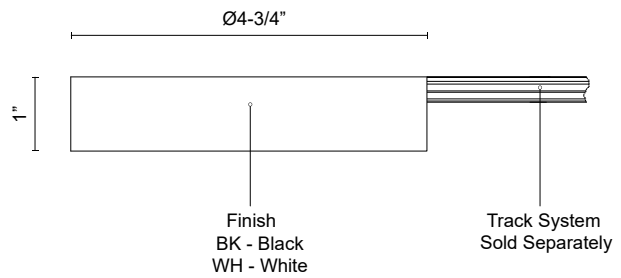

DESCRIPTION

End Feed Canopies are placed at the end or beginning of your Trilo track system with a track rail cutout on one side.

TR989361-BK
Black

TR989361-WH
White

SPECIFICATION DETAILS

Fixture Dimensions	D4-3/4" x H1"
Max Track Length	20m
Wattage	30W
Voltage	120V
Dimming	100% - 10%, TRIAC or ELV Dimmer (Not Included)
Location	Dry
Material	Steel + Polymeric Material
Paint Finish	BK02; WH02

* For custom options, consult factory for details.

* For warranty information, please visit www.kuzcolighting.com/warranty

*Only works with deep octagon box with height of 2-1/8"

COMMENT