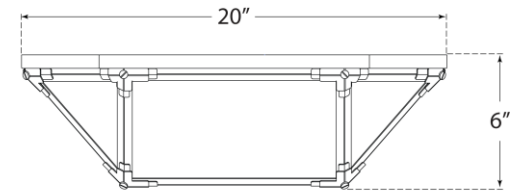

TEAR SHEET

Morris Large Flush Mount

Item # SK 4009PN-FG

Designer: Suzanne Kasler

Height: 6"

Width: 20"

Finishes: AZ, GI, PN

Glass Options: FG, WG

Socket: 4 - E26 Keyless

Wattage: 4 - 40 A19

Weight: 16 Pounds

Bottom View