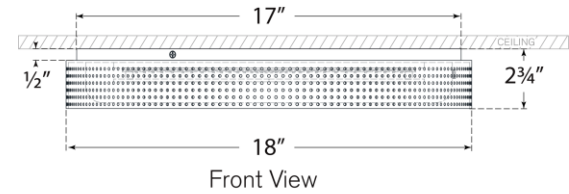

TEAR SHEET

Precision 18" Round Flush Mount

Item # KW 4082AB-WG

Designer: Kelly Wearstler

Height: 2.75"

Width: 18"

Canopy: 17" Round

Finishes: AB, BZ, PN

Glass Options: WG

Lightsource: Dedicated LED

Wattage: 25w (3000lm)

Weight: 18 Pounds

Bottom View