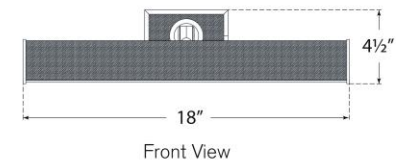

TEAR SHEET

Halwell 18" Picture Light

Item # CHD 2583AB/NRT

Designer: Chapman & Myers

Height: 2.75" - 4.5"

Width: 18"

Extension: 6.25" - 8.25"

Backplate: 2.75" x 4.5" Rectangle

Finishes: AB/NRT, BZ/NRT, PN/NRT

Socket: 2 - E26 Keyless

Wattage: 2 - 8 LED T9

Weight: 4 Pounds

Note: UL Only | Requires Smaller Outlet Box

Front View