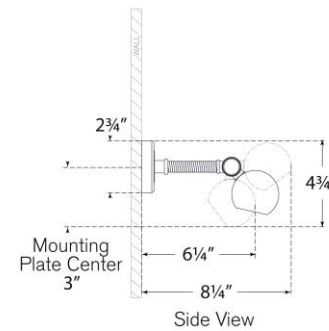

## Halwell 18" Picture Light

Item # CHD 2583AB/NRT

Designer: Chapman & Myers

Height: 2.75" - 4.5"

Width: 18"

Extension: 6.25" - 8.25"

Backplate: 2.75" x 4.5" Rectangle

Finishes: AB/NRT, BZ/NRT, PN/NRT

Socket: 2 - E26 Keyless

Wattage: 2 - 8 LED T9

Weight: 4 Pounds

Note: UL Only | Requires Smaller Outlet Box

Top View

Side View

Front View