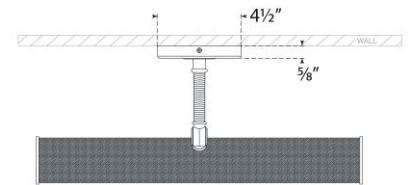

## Halwell 18" Picture Light

Item # CHD 2583AB/NRT

Designer: Chapman & Myers

Height: 2.75" - 4.5"

Width: 18"

Extension: 6.25" - 8.25"

Backplate: 2.75" x 4.5" Rectangle

Finishes: AB/NRT, BZ/NRT, PN/NRT

Socket: 2 - E26 Keyless

Wattage: 2 - 8 LED T9

Weight: 4 Pounds

Note: UL Only | Requires Smaller Outlet Box

Top View

Side View

Front View