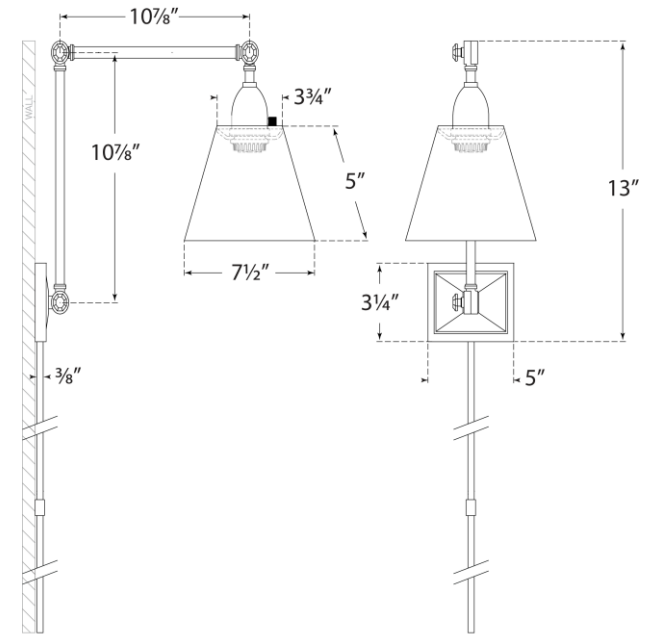

## Jane Double Library Wall Light

Item # AH 2330PN-L

Designer: Alexa Hampton

Height: 10.5" - 13"

Width: 7.5"

Extension: 14.75" - 30"

Backplate: 3.25" x 4.75" Rectangle

Finishes: AN, GM, HAB, PN

Shade Treatments: L

Shade Details: 3.75" x 7.5" x 5"

Socket: E26 On-Off

Wattage: 40 A19

Weight: 6 Pounds

Note: Cord Cover Included

Side View

Front View