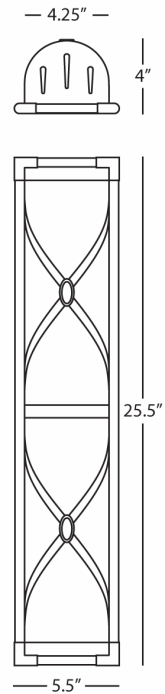

CHASE

D1987

Double Shade Bath Strip

4-60W Max.

Bulb Type: B11 Torpedo

Direct Wire Only

Dark Antique Nickel Finish over Steel

Frosted White Cased Glass Shades

\*Can Be Mounted Horizontally or Vertically\*

FINISH OPTIONS:

1987 - Antique Brass

S1987 - Polished Nickel

Z1987 - Deep Patina Bronze

**\*\* Available for Quick SHIP \*\***