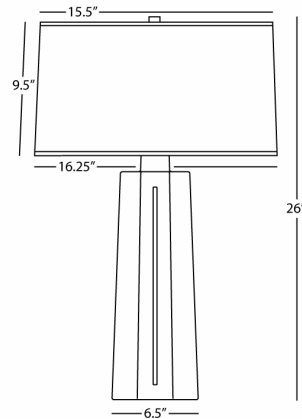

MASON

973

Table Lamp

1-150W Max.

Bulb Type: A

Switch: 3-Way

Egg Blue Glazed Ceramic

Polished Nickel Accents

Oyster Linen Shade

See Delta/ Mason Table for Color Options

** Available for Quick SHIP **