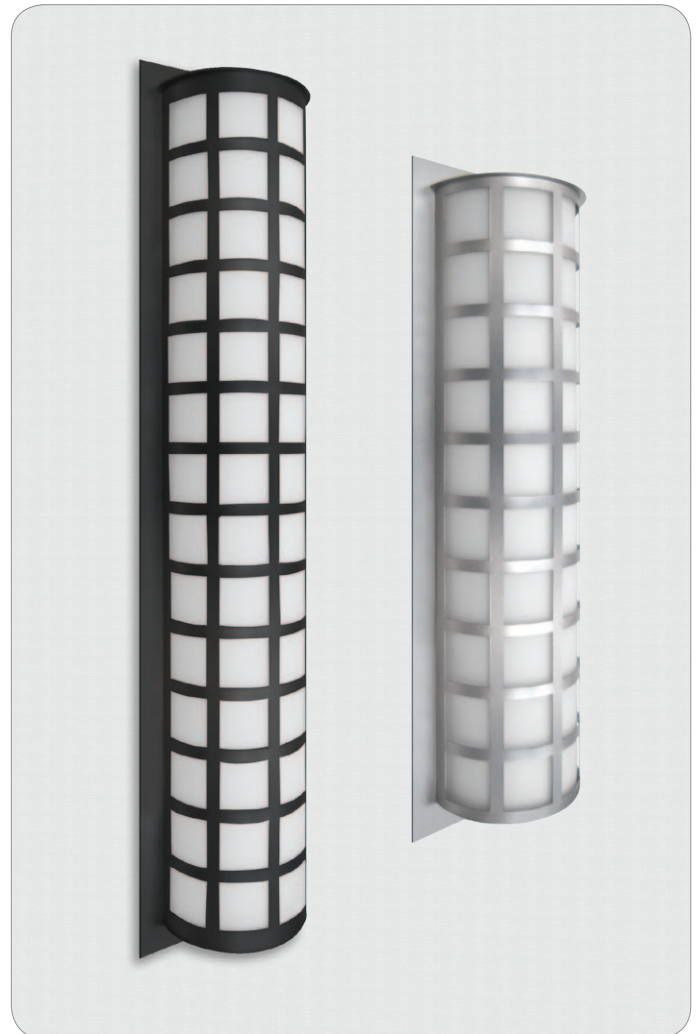

**SCALA 13 / 20 / 28 / 40**

METALWORKS OUTDOOR

location:  
**WET**

**SPECIFICATIONS:**

**DESCRIPTION**

Wall-mounted heavy-gauge aluminum sconce. Four sizes available.

**LAMPING**

**Standard:** 60W A19 120V incandescent, lamp not included.

**DIFFUSER**

White impact-resistant Acrylic diffuser available in all sizes.

Satin White and Glitter glass diffuser option on Scala13 and Scala20 only.

**CONSTRUCTION**

.080" aluminum housing and faceplate, with a clear, bronze, black or silver powder coating. Faceplate is secured by stainless steel screws.

**MOUNTING**

Installs directly to a 4" octagonal outlet box, centered on fixture.

75°C supply wire required for incandescent lamping.

**LABELS**

UL or ETL Listed. Suitable for Wet Locations.

May be used in Interior or Exterior applications.

**METALWORKS LUMINAIRES ARE ASSEMBLED WITH SHEET METAL FABRICATED AND POWDER COATED IN THE USA.**

SCALA 40 SHOWN IN BLACK WITH WHITE ACRYLIC (SCALA40-WA-BK) & SCALA 28 SHOWN IN WHITE ACRYLIC (SCALA28-WA-BA)